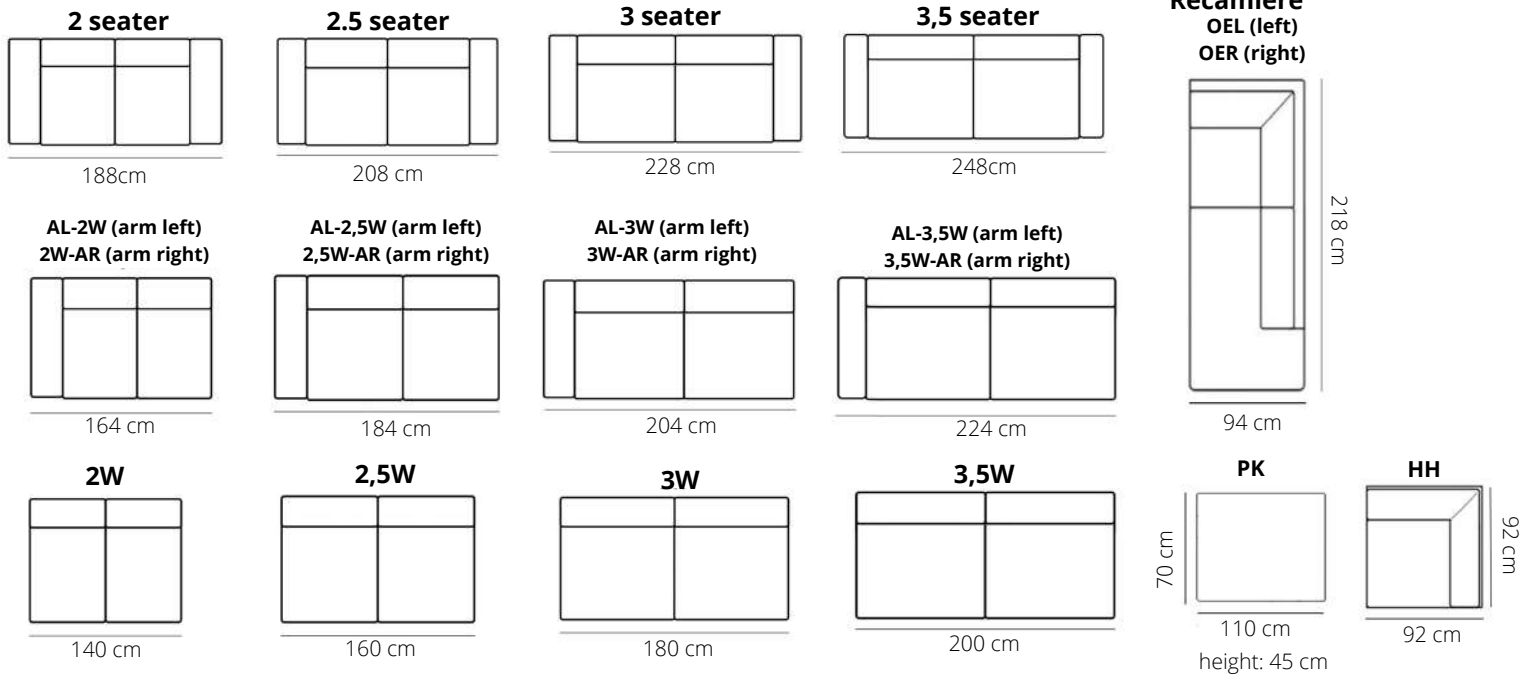

## STITCHING

pinched seam

## LEGS

NNE black or alu

**HEIGHT: 82 cm**  
**DEPTH: 95 cm**  
**SEAT DEPTH: 60 cm**  
**SEAT HEIGHT: 45 cm**  
**ARM HEIGHT: 65 cm**