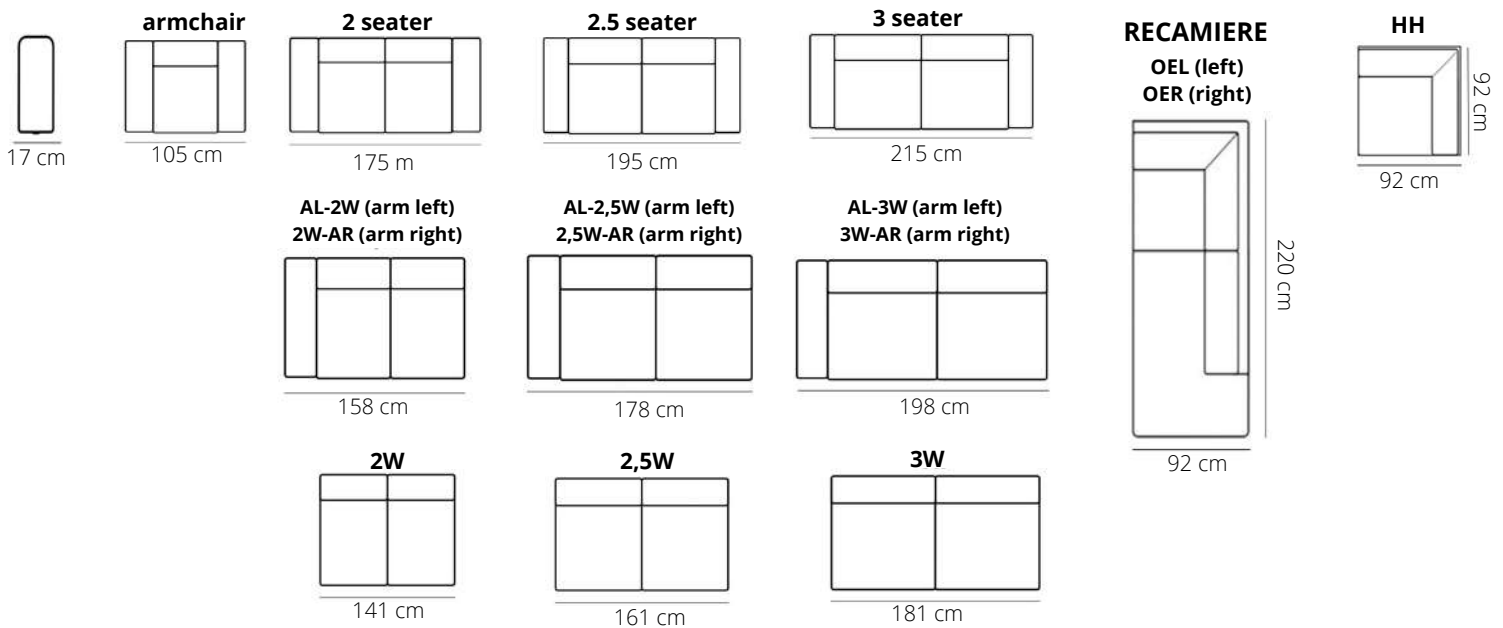

MALTESE

ELEMENTS

STITCHING

flat seam

LEGS

HEIGHT: 81 cm
DEPTH: 92 cm
SEAT DEPTH: 56 cm
SEAT HEIGHT: 46 cm
ARM HEIGHT: 61 cm

PRODUCT INFO

FRAME