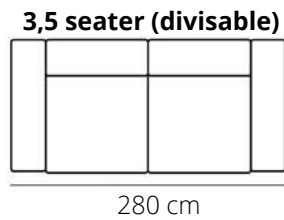

FABIAN

ELEMENTS

STITCHING

flat seam

HEIGHT: 80 cm
DEPTH: 100 cm
SEAT DEPTH: 59 cm
SEAT HEIGHT: 44 cm
ARM HEIGHT: 60 cm

PRODUCT INFO

FRAME

pine wood

SEAT

This sofa has loose seat and back cushions

Fabrics and L60 only

Decorative cushions separately available in
75x62 cm or 53x53 cm