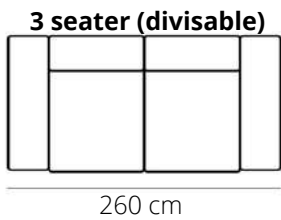

FABIAN

ELEMENTS

STITCHING

flat seam

HEIGHT: 80 cm
DEPTH: 100 cm
SEAT DEPTH: 59 cm
SEAT HEIGHT: 44 cm
ARM HEIGHT: 60 cm

PRODUCT INFO

FRAME

pine wood

SEAT

This sofa has loose seat and back cushions

Fabrics and L60 only

Decorative cushions separately available in
75x62 cm or 53x53 cm