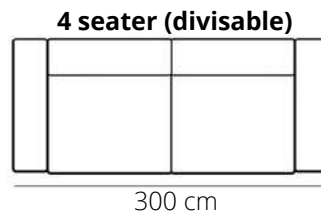

FABIAN

ELEMENTS

STITCHING

flat seam

HEIGHT: 80 cm
DEPTH: 100 cm
SEAT DEPTH: 59 cm
SEAT HEIGHT: 44 cm
ARM HEIGHT: 60 cm

PRODUCT INFO

FRAME

pine wood

SEAT

This sofa has loose seat and back cushions

Fabrics and L60 only

Decorative cushions separately available in
75x62 cm or 53x53 cm