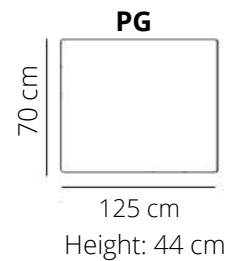

FABIAN

ELEMENTS

STITCHING

flat seam

HEIGHT: 80 cm
DEPTH: 100 cm
SEAT DEPTH: 59 cm
SEAT HEIGHT: 44 cm
ARM HEIGHT: 60 cm

PRODUCT INFO

FRAME

pine wood

SEAT

This sofa has loose seat and back cushions

Fabrics and L60 only

Decorative cushions separately available in
75x62 cm or 53x53 cm