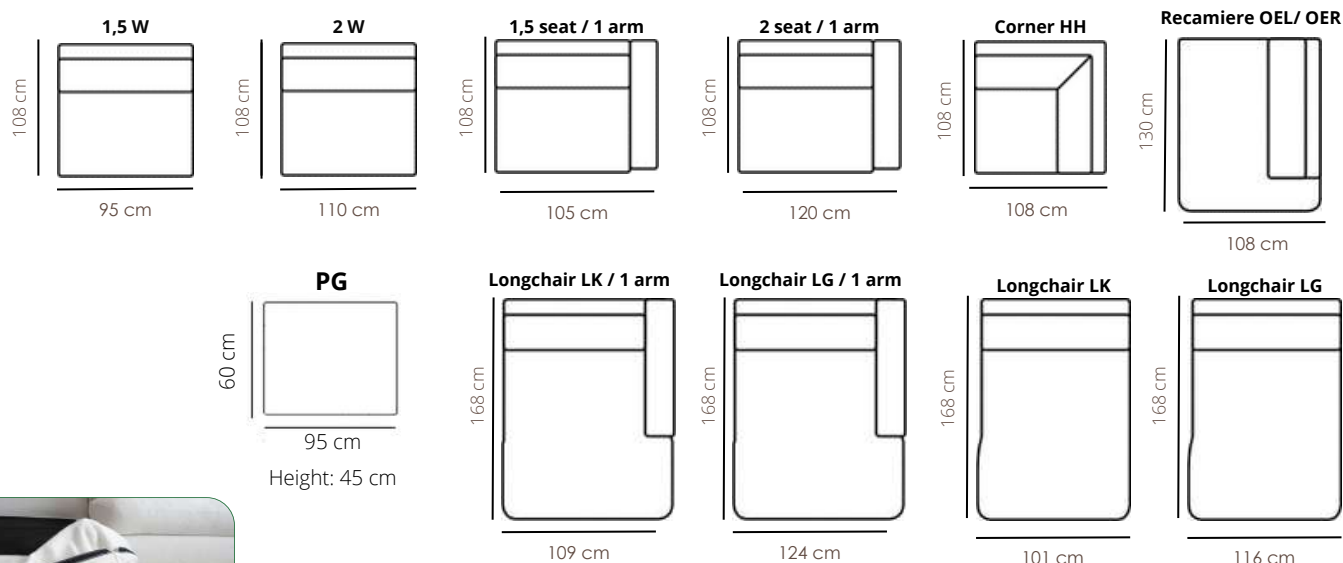

CHRISTOPHER

ELEMENTS

removable cover

STITCHING

flat seam

HEIGHT: 83 cm
DEPTH: 108 cm
SEAT DEPTH: 70 cm
SEAT HEIGHT: 45 cm
ARM HEIGHT: 64 cm

PRODUCT INFO

FRAME